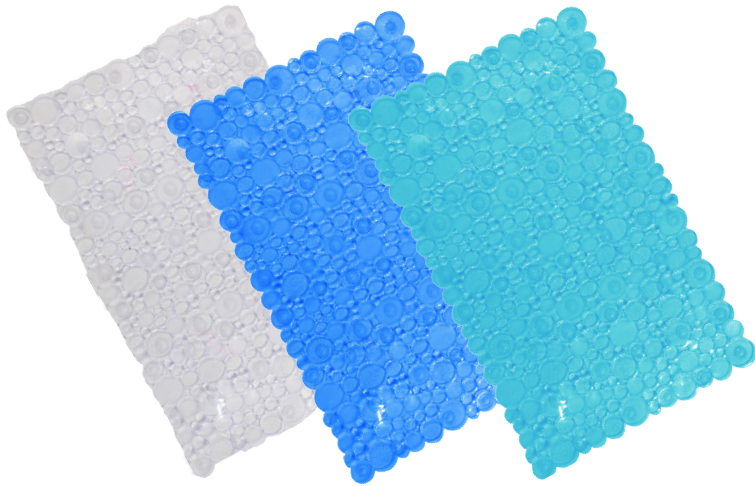

PVC011

---

**TAPETE PVC 430 GR COM VENTOSA 40 X 70 CM**

PVC012

---

**TAPETE PVC 430 GR COM VENTOSA 56 X 35 CM**

PVC015

---